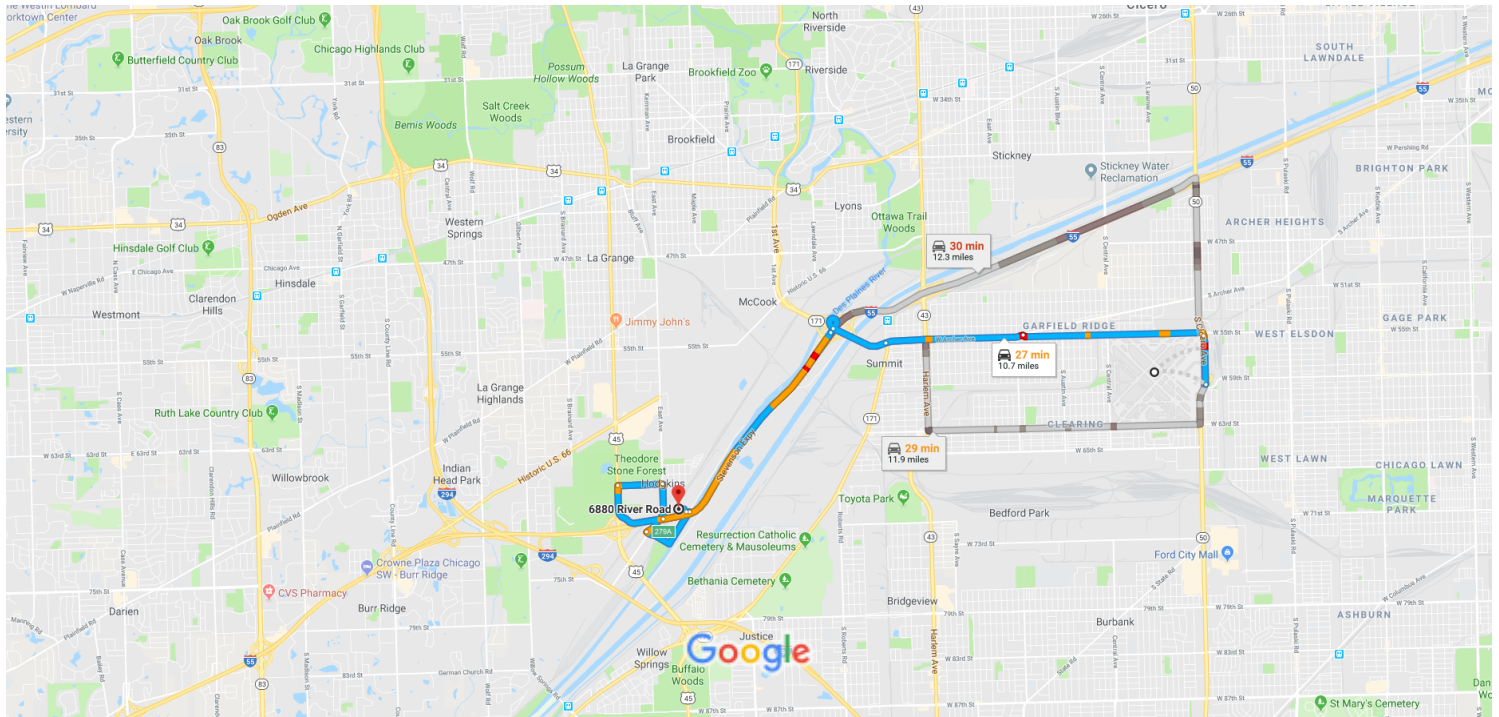

Chicago Midway International Airport to 6880 River Rd, Hodgkins, IL 60525

Drive 10.7 miles, 27 min

Map data ©2018 Google 1 mi

Chicago Midway International Airport

5700 S Cicero Ave, Chicago, IL 60638

Take W 55th St, S Archer Ave and I-55 S to Leon Cook Dr in Hodgkins

- | | | |
|-------|--------------------------------------------------------------------------------------------------------------------------------------------------------------|-----------------|
| ↑ | 1. Head north on S Cicero Ave | 22 min (9.9 mi) |
| <hr/> | | |
| ↶ | 2. Use the left 2 lanes to turn left onto W 55th St
i Pass by Bank of America Financial Center (on the right in 2.0 mi) | 0.5 mi |
| <hr/> | | |
| ↶ | 3. Use the left 2 lanes to turn left onto S Archer Ave
i Pass by McDonald's (on the right in 0.5 mi) | 2.0 mi |
| <hr/> | | |
| ↑ | 4. Continue onto IL-171 N | 1.5 mi |
| <hr/> | | |
| ⤴ | 5. Use the right lane to take the I-55 S ramp to St Louis | 0.6 mi |
| <hr/> | | |
| ↘ | 6. Keep left at the fork and merge onto I-55 S | 0.4 mi |
| <hr/> | | |
| ↘ | 7. Take exit 279A-279B to merge onto US-12 W/US-20 W/US-45 N/South La Grange Road | 2.9 mi |
| <hr/> | | |
| ↘ | 8. Turn right onto 67th St | 0.8 mi |
| <hr/> | | |
| | | 0.5 mi |

➤ 9. Turn right onto Santa Fe Dr

0.6 mi

Continue on Leon Cook Dr to your destination

2 min (0.8 mi)

⬅ 10. Turn left onto Leon Cook Dr

0.7 mi

⬅ 11. Turn left

180 ft

➤ 12. Turn right

 Destination will be on the left

236 ft

6880 River Rd

Hodgkins, IL 60525

These directions are for planning purposes only. You may find that construction projects, traffic, weather, or other events may cause conditions to differ from the map results, and you should plan your route accordingly. You must obey all signs or notices regarding your route.